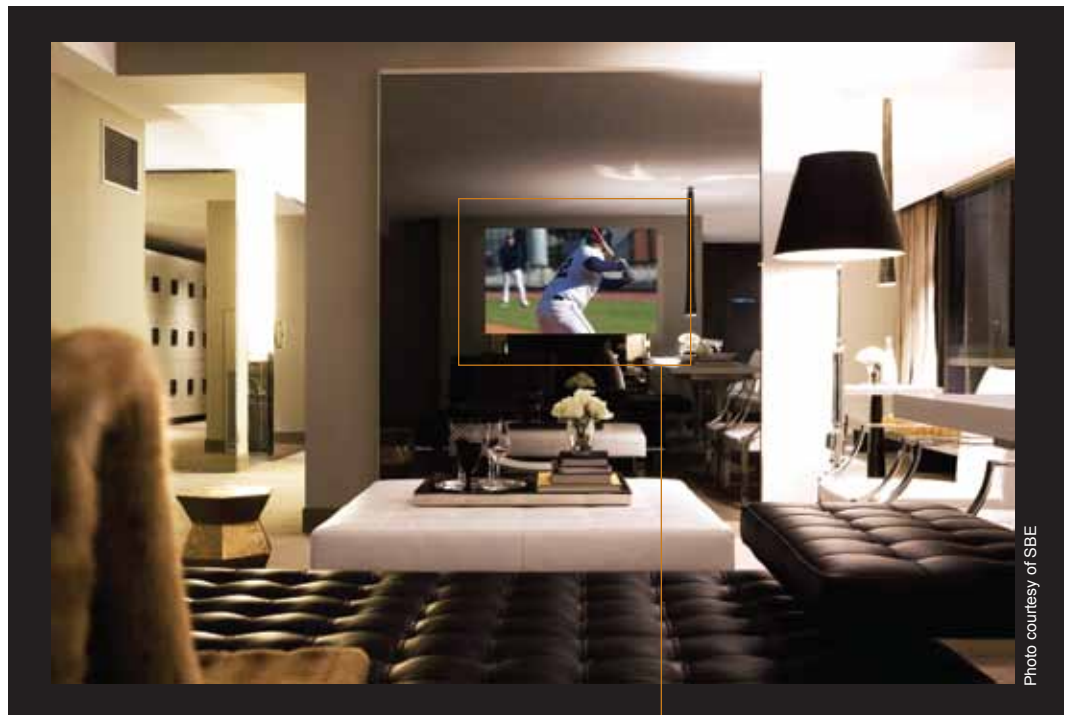

ELECTRIC MIRROR®

HOTEL LUXURY

ELECTRIC MIRROR Introduces the Panorama

The Panorama is a mirrored TV designed for the guest room. This 70" x 86" thin-profile Mirror TV is the ultimate statement for luxury hotels. Hide obtrusive TVs behind a mirror to complement the décor of the room.

- Integrated 42" HDTV
- DVD
- Bose Speakers
- Teleadapt system capability
- Vanishing TV

For Immediate
Release

PRESS CONTACT:

Kathryn Stenger
Director of Marketing
k.stenger@electricmirror.com

PRODUCT INQUIRIES:

Doug Finefrock
consultants@electricmirror.com

**WORLD
HEADQUARTERS:**

11831 Beverly Park Rd
Building D
Everett, Washington 98204
USA

t. +1 888 218 9238
t. +1 425-776-4946
f. +1 425-491-8200

Photo courtesy of SBE

Panorama™ 42" HDTV

THE WORLD LEADER IN LIGHTED MIRRORS AND MIRROR TV TECHNOLOGY™
www.electricmirror.com